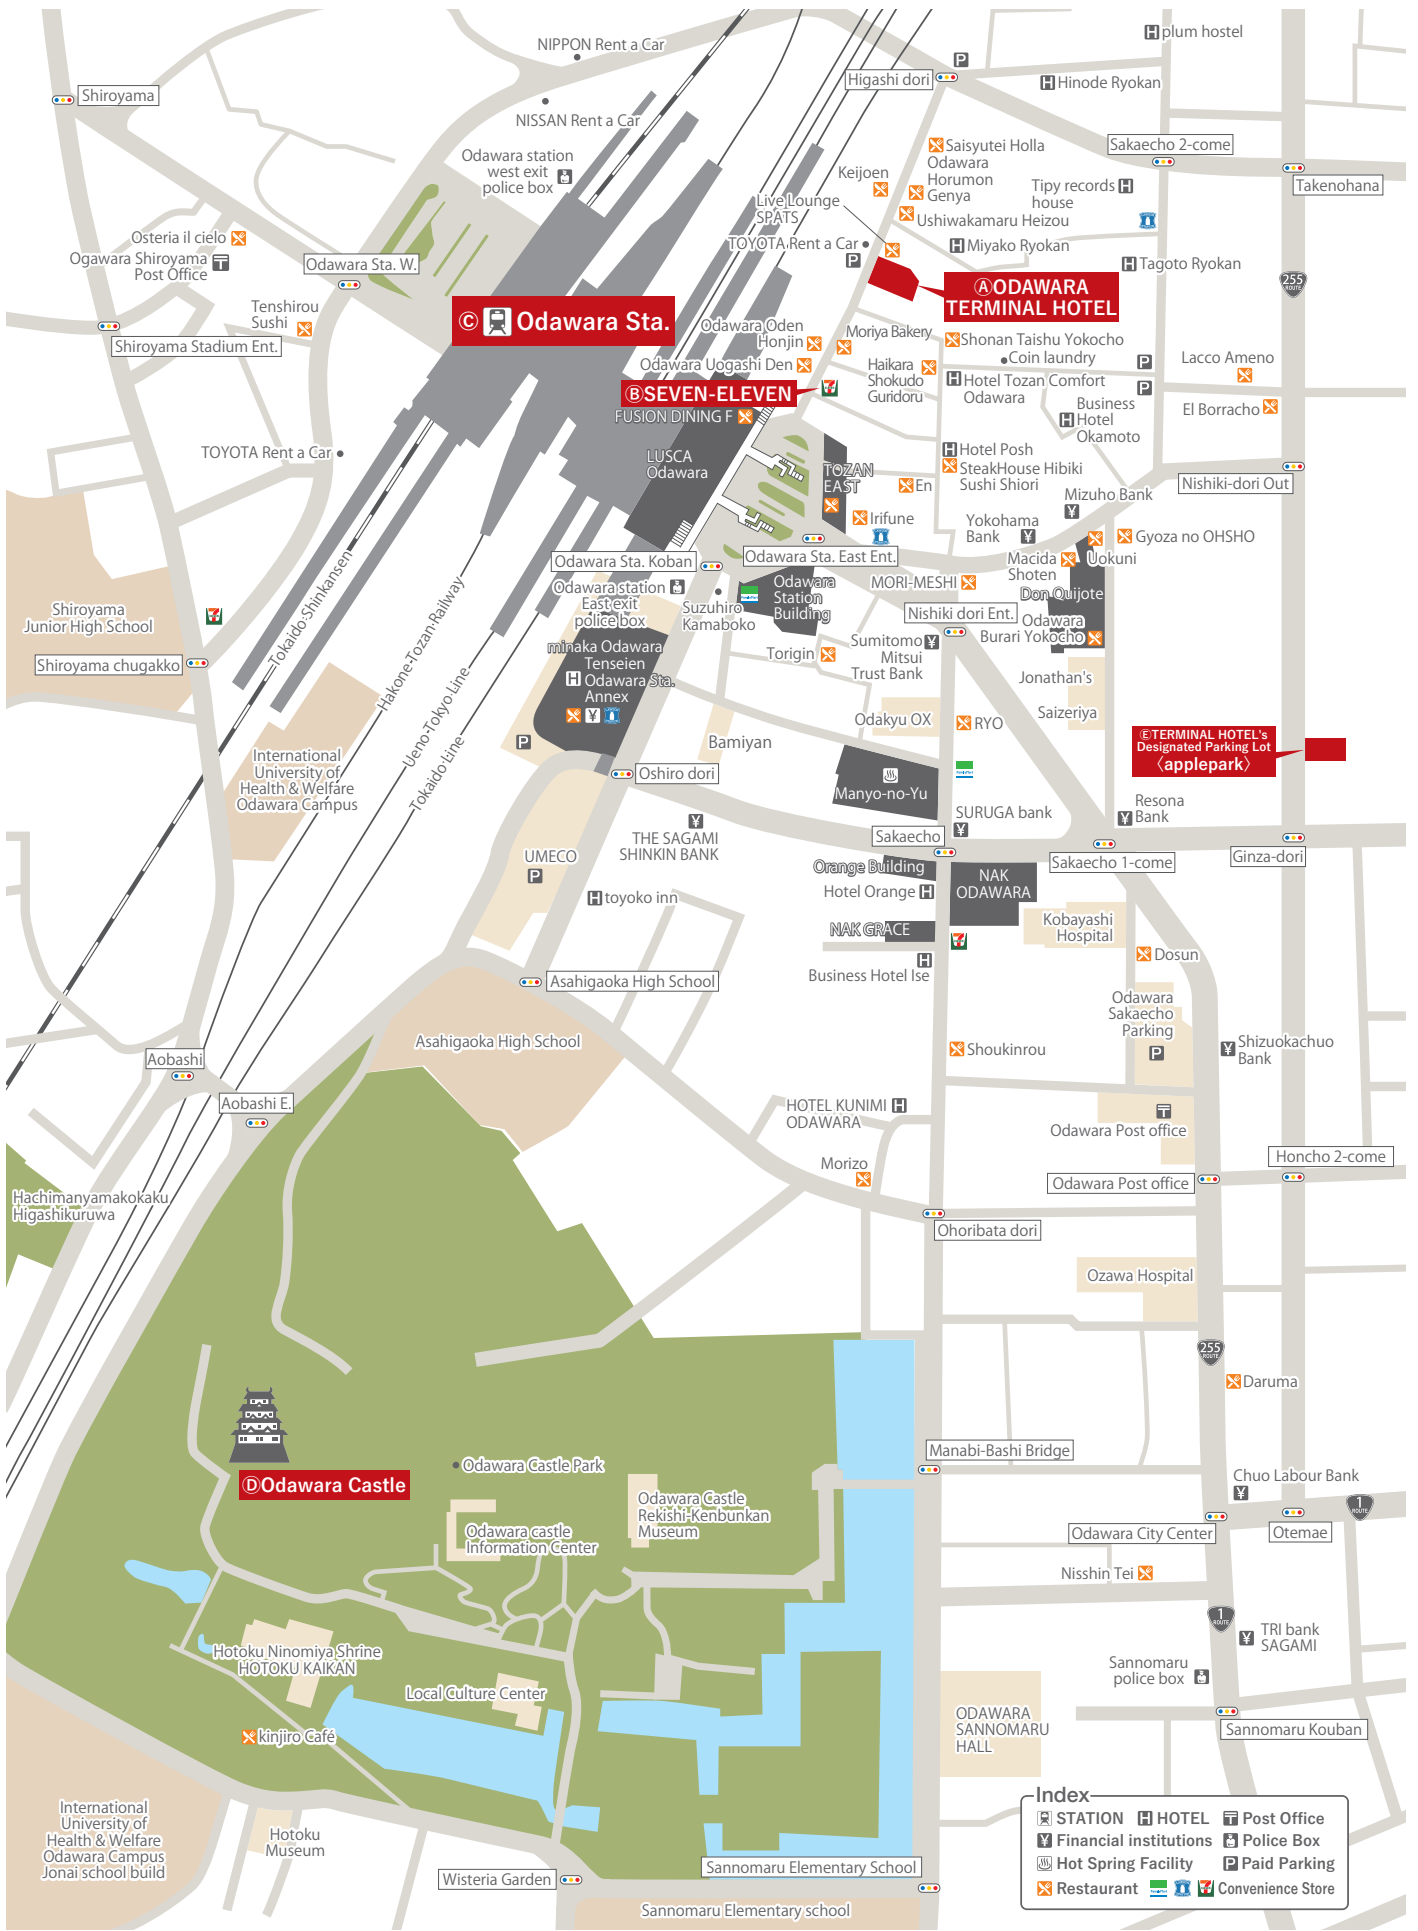

ODAWARA TERMINAL HOTEL | Area Guide MAP |

ODAWARA TERMINAL HOTEL

LANDMARK INFORMATION

① ODAWARA TERMINAL HOTEL

our hotel

② SEVEN-ELEVEN Odawara Higashi dori Store

Nearest convenience store

③ Odawara Station

80m from the Station

④ Odawara Castle

800m to our hotel
Sightseeing Spots

⑤ Designated Parking Lot apple park

500m to our hotel
(6 to 7 minutes on foot)
One car 1,200 yen per night
※Please bring your parking ticket to the front desk.

ADDRESS
〒250-0011
2-4-3 Sakae-cho,
Odawara-shi, Kanagawa

ADDRESS
〒250-0011
1-1-8 Sakae-cho,
Odawara-shi, Kanagawa

ADDRESS
〒250-0045
1-1-1 Shiroyama,
Odawara-shi, Kanagawa

ADDRESS
〒250-0014
Jonai,
Odawara-shi, Kanagawa

ADDRESS
〒250-0011
2-13-3 Sakae-cho,
Odawara-shi, Kanagawa